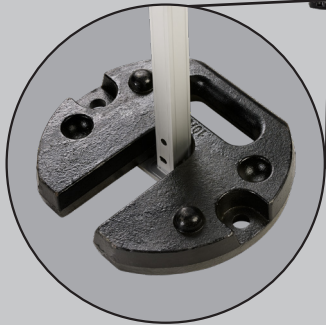

WEIGHT PLATES

Reinforce your canopy setup with stackable Weight Plates. Each plate adds 22 pounds of instant stability, ensuring a secure and reliable setup. Made of durable cast iron, these weights are suitable for both concrete and grass surfaces. Carry handle ensures easy transport and storage to and from your events.

FEATURES

- 22 lbs Per Weight Plate
- Stackable and Interlocking for Added Stability
- Cast Iron with Black Finish
- Handle for Easy Transport
- 10" L x 9" W x 2" H
- Slot Size Measures 1.9" W
- Sold in Packs of 2 or 4
- Not Compatible with Patriot™, Vista™, Dome®, or Vue™