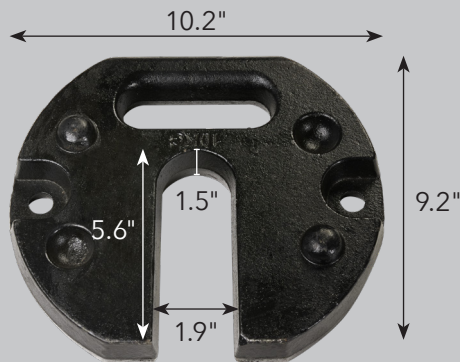

WEIGHT PLATES

Reinforce your canopy setup with stackable Weight Plates. Each plate adds 22 pounds of instant stability, ensuring a secure and reliable setup. Made of durable cast iron, these weights are suitable for both concrete and grass surfaces. Carry handle ensures easy transport and storage to and from your events.

FEATURES

- 22 lbs Per Weight Plate
- Stackable and Interlocking for Added Stability
- Cast Iron with Black Finish
- Handle for Easy Transport
- 10" L x 9" W x 2" H
- Slot Size Measures 1.9" W
- Sold in Packs of 2 or 4
- Not Compatible with Patriot™, Vista™, Dome®, or Vue™

PRODUCT DIMENSIONS	10.2" L x 9.2" W x 2" H (26 cm x 23 cm x 5 cm)
ITEM WEIGHT	22 lbs (10 kg)
SHIPPING DIMENSIONS (2 PACK)	10.8" L x 9.8" W x 4" H (27 cm x 25 cm x 10 cm)
SHIPPING WEIGHT (2 PACK)	44 lbs (20 kg)
WARRANTY	1 Year